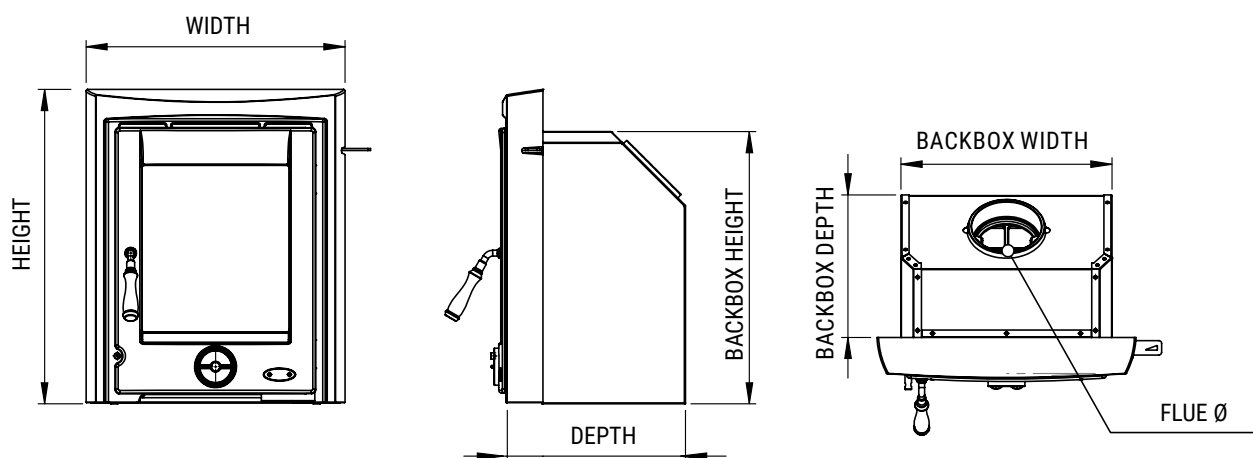

DIMENSIONS: HENLEY PREMIER COLLECTION: BOILERS

	HEIGHT	WIDTH	DEPTH	FLUE	BACKBOX HEIGHT	BACKBOX WIDTH	BACKBOX DEPTH
ACHILL 17.1KW - INSERT	590mm	555mm	500mm	153mm	560mm	430mm	345mm
ACHILL 18KW - FREESTAND	650mm	615mm	445mm	153mm	-	-	-
ACHILL 21KW - INSERT	635mm	626mm	535mm	153mm	575mm	550mm	355mm
BLASKET 21KW	820mm	620mm	560mm	153mm	-	-	-
DRUID 12KW	623mm	595mm	472mm	153mm	-	-	-
DRUID 21KW	680mm	660mm	465mm	153mm	-	-	-
DRUID 25KW	685mm	660mm	510mm	153mm	-	-	-
DRUID 30KW	732mm	740mm	535mm	153mm	-	-	-
SHERWOOD 12KW	630mm	540mm	447mm	153mm	-	-	-
SHERWOOD 21KW	727mm	613mm	440mm	153mm	-	-	-
SHERWOOD 25KW	727mm	613mm	490mm	153mm	-	-	-
LISBON 700 16KW - BOILER	650mm	757mm	470mm**	153mm	600mm	700mm	-
LISBON 700 21KW - BOILER	650mm	757mm	540mm**	153mm	740mm	690mm	-
LISBON 700 DS - BOILER	652mm	765mm	610mm**	153mm	700mm	690mm	-
FARO 700 - 16KW BOILER	650mm	757mm	460mm	153mm	595mm	690mm	-
FARO 700 - 21KW BOILER	650mm	757mm	540mm	153mm	785mm	690mm	-
FARO 700 - 21KW BOILER DS	650mm	757mm	600mm	153mm	730mm	695mm	-

* Please note: all cassette stove dimensions include frame unless stated otherwise.

** Measurement excludes frame.

*** All dimensions are correct at time of print, but may be subject to change. Please confirm exact measurements before commencing any installation works.