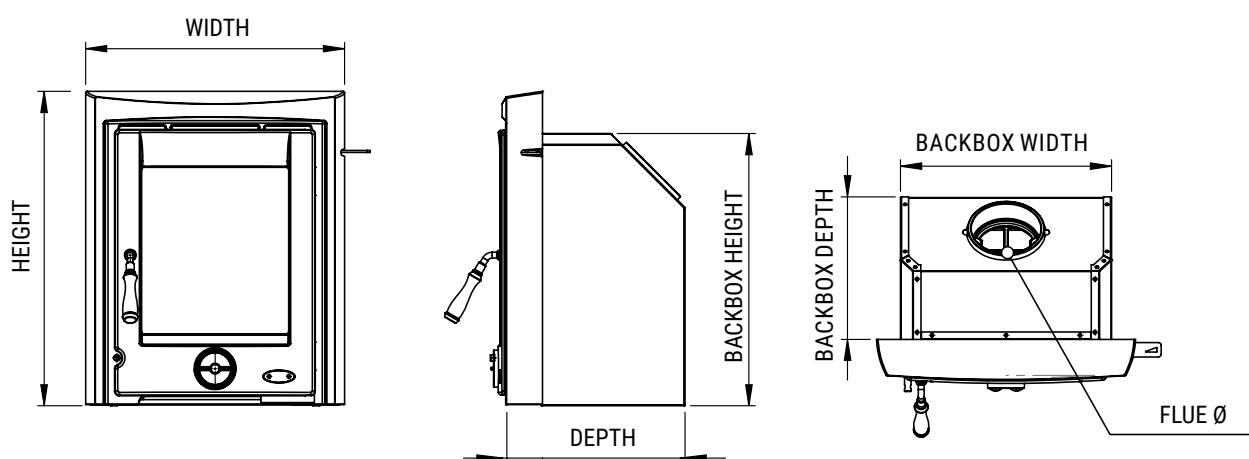

DIMENSIONS: HENLEY EUROPEAN COLLECTION: ROOM HEATERS

	HEIGHT	WIDTH	DEPTH	FLUE	BACKBOX HEIGHT	BACKBOX WIDTH	
ATHENS 400	626mm	468mm	350mm	153mm	550mm	395mm	-
ATHENS 500	630mm	577mm	350mm	153mm	550mm	500mm	-
ATHENS 700	720mm	835mm	350mm	153mm	555mm	690mm	-
ATHENS 900	707mm	1042mm	350mm	153mm	555mm	890mm	-
BARCELONA	1119mm	490mm	480mm	153mm	-	-	-
ELITE G1	1133mm	508mm	508mm	153mm	-	-	-
CEDARWOOD 400	619mm	499mm	390mm	125mm	400mm	-	-
CEDARWOOD 615	485mm	682mm	390mm	125mm	315mm	-	-
ELITE G3	1154mm	504mm	504mm	153mm	-	-	-
FARO 500	625mm	570mm	350mm	153mm	550mm	500mm	-
FARO 600	625mm	670mm	350mm	153mm	600mm	600mm	-
FARO 600 DS	625mm	670mm	430mm	153mm	600mm	600mm	-
LISBON 700	625mm	765mm	370mm	153mm	550mm	690mm	-
LISBON 900	625mm	960mm	370mm	153mm	550mm	890mm	-
LISBON 900 DS	625mm	960mm	431mm	153mm	550mm	890mm	-
ORION 400	560mm	415mm	370mm	153mm	-	-	-
ORION 400 - LS	970mm	415mm	370mm	153mm	-	-	-
ORION 700	560mm	710mm	370mm	153mm	-	-	-
ORION 700 - LS	820mm	710mm	370mm	153mm	-	-	-
ZANZIBAR - BL.GLASS	957mm	467mm	455mm	153mm	-	-	-
ZANZIBAR - SOAPSTONE	985mm	467mm	455mm	153mm	-	-	-
ZANZIBAR - GLASS	996mm	463mm	407mm	153mm	-	-	-
ZURICH	1022mm	530mm	430mm	125mm	-	-	-

DIMENSIONS: HENLEY COMFORT COLLECTION: PELLET STOVES

	HEIGHT	WIDTH	DEPTH	FLUE			
BIO 80	895mm	425mm	435mm	80mm	-	-	-
BIO 80Q ROUND	900mm	510mm	480mm	80mm	-	-	-
BIO 90S	903mm	814mm	263mm	80mm	-	-	-
ECO60	750mm	520mm	250mm	80mm	-	-	-

* Please note: all cassette stove dimensions include frame unless stated otherwise.

*** All dimensions are correct at time of print, but may be subject to change. Please confirm exact measurements before commencing any installation works.