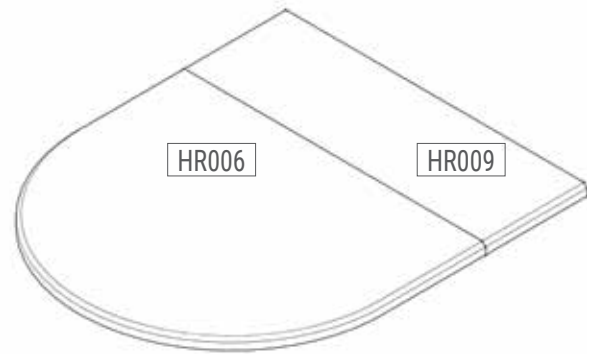

Curved Black Granite Hearth with Chamfer

Sizes Available

CODE	WIDTH	LENGTH	HEIGHT
HR009	36" (914mm)	12" (305mm)	30mm extension piece
HR006	36" (914mm)	30" (762mm)	30mm slab chamfer

Black Granite Hearth Extension Piece

Sizes Available

CODE	WIDTH	LENGTH	RISER
HR002	36" (914mm)	14" (355mm)	3" (75mm)

- Curved Hearth Extension
- Perfect for adding depth to your existing hearth